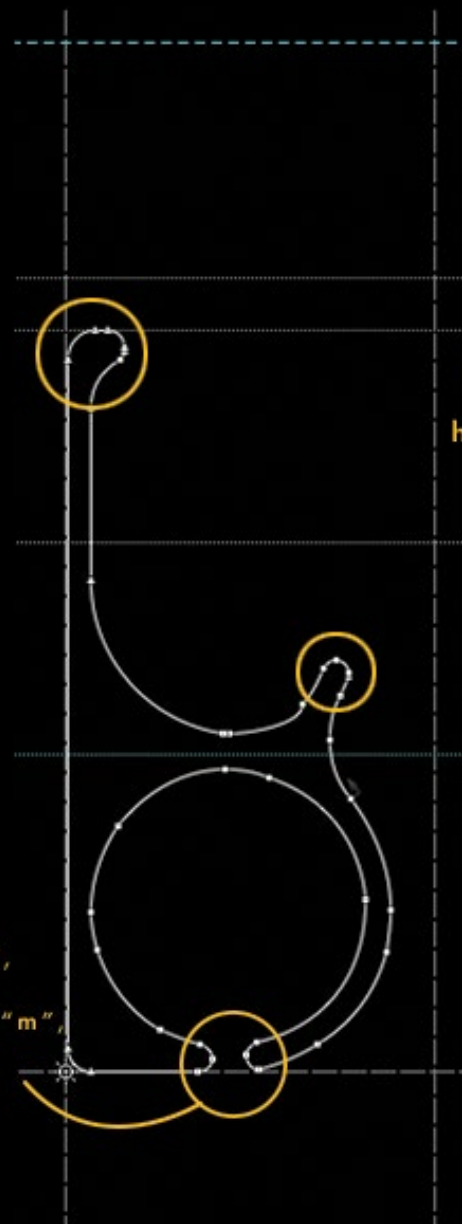

The lower case "k"
hits both the x-height
and cap-height

The lower case "k",
including the "n" and "m",
are slightly open