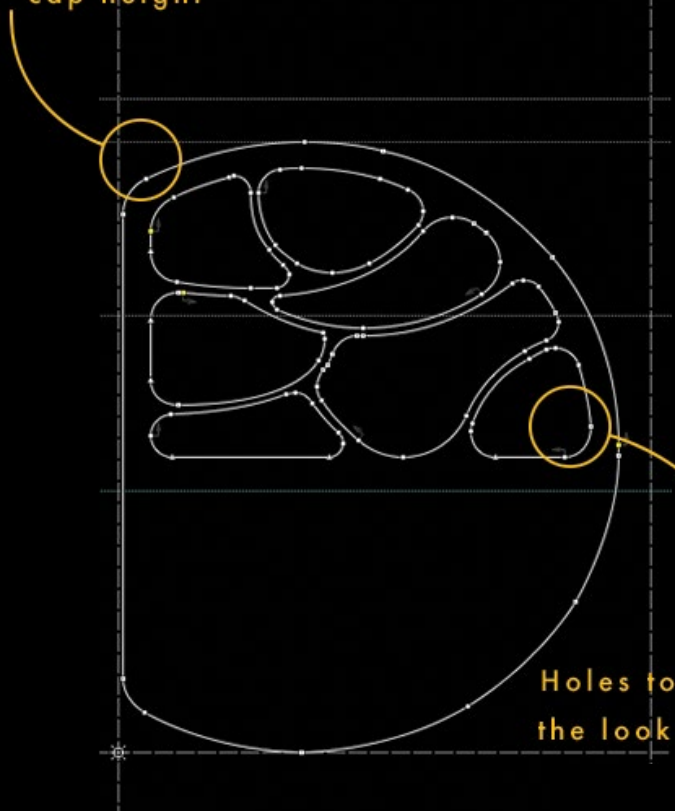

# DESCRIPTION

Glitch was inspired by the abstract look of the plant cellular structure. The focus is to create a decorative type that is strange and interesting to look at.

# ARCHITECTURE

Using geometric shapes, Glitch was created to have perfect circles, curves and give off an abstract look

Capitals sit at  
cap height

Holes to imitate  
the look of cells

This ligature combines  
both the "w" and "/" to  
create the shortcut for "with"

The "with" ligature  
hits both x-height and  
cap-height

This ligature also hits  
below the baseline

Some letters are open  
on top to give a look of  
splitting cells

Capital K is the  
only letter that's  
open at the bottom