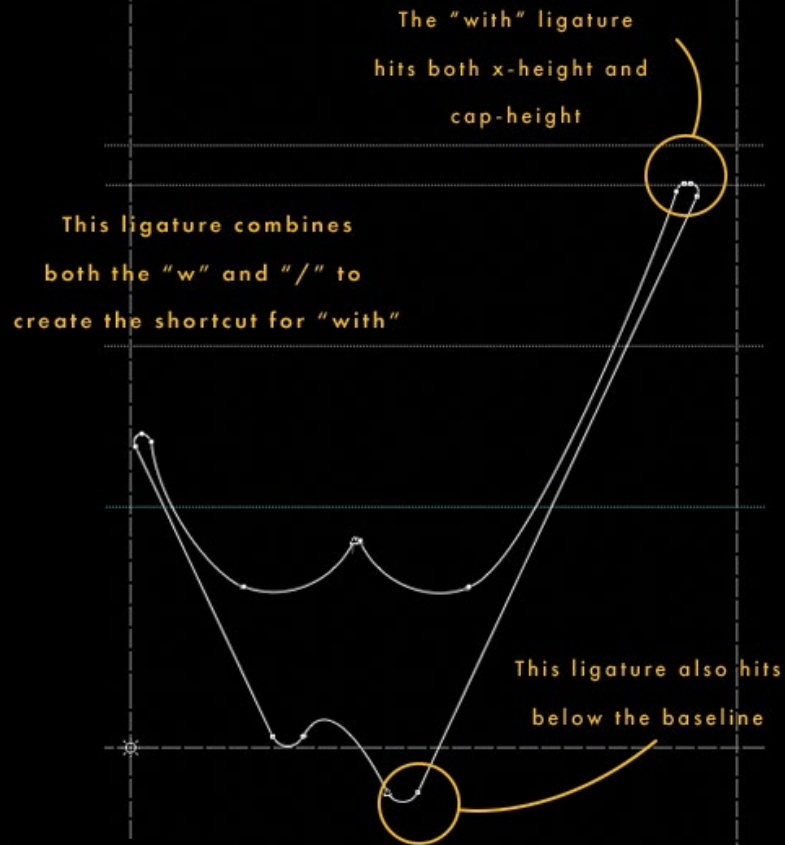

# DESCRIPTION

Glitch was inspired by the abstract look of the plant cellular structure. The focus is to create a decorative type that is strange and interesting to look at.

# MOOD BOARD

# ARCHITECTURE

Using geometric shapes, Glitch was created to have perfect circles, curves and give off an abstract look

Capitals sit at  
cap height

Holes to imitate  
the look of cells

This ligature combines  
both the "w" and "/" to  
create the shortcut for "with"

The "with" ligature  
hits both x-height and  
cap-height

This ligature also hits  
below the baseline

Some letters are open  
on top to give a look of  
splitting cells

Capital K is the  
only letter that's  
open at the bottom